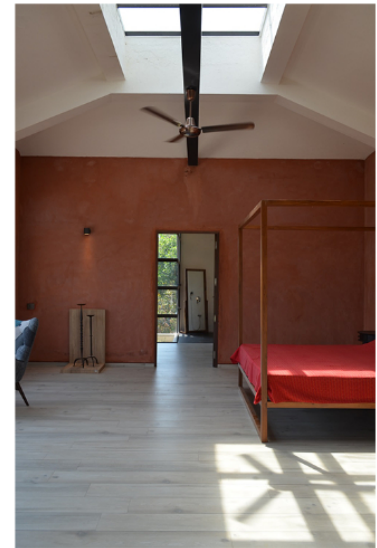

ajmera house, lonavla

Krishnan Parvez Architects > Projects > All > Residential > ajmera house, lonavla

AJMERA HOUSE

Weekend retreat home – Ameer & Haresh Ajmera.

Scale

5500 sq.ft.

Status

Completed

Location

lonavla.

SHARE PROJECT