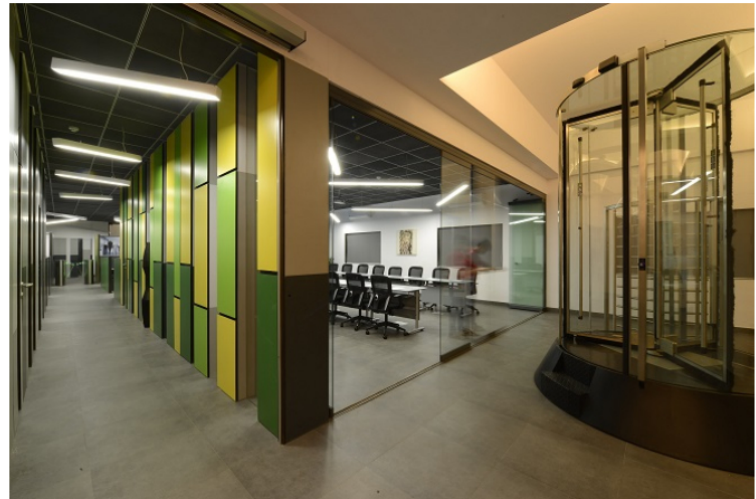

boon edam, navi mumbai

Krishnan Parvez Architects > Projects > All > Corporate > boon edam, navi mumbai

BOON EDAM,

Corporate office + product display showroom –
Boon edam entrance systems india pvt ltd

A global brand more than 140 years in service tagged as 'Your Entry Experts' wished to establish a headquarter office base in India along with a showroom connected to their assembly unit. The idea is to reflect the house colours as the main theme of the design. The staggering strips of these colours in laminate finish formed the entrance backdrop and the central spine, which flange into various spaces such as open staff working zones, cabins and conference room. These strips towards the conference area alternating with clear glass panes double up as the partition and filling storage units, and thus, camouflaging the central columns along the length. The end of corridor and the conference space opens into a wide spread showroom displaying live scale products. The overall space is enveloped with hues of greys reflected in the ceiling, floor and wall panels with a vivid play of suspended ceiling light fixtures spread along depth of the office.