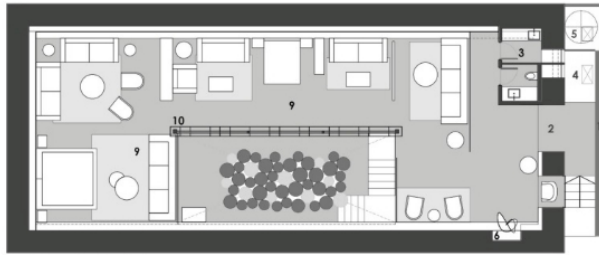

One enters the store at the upper level. A perforated steel partition screens the showroom from the entrance lobby. A staircase takes you down to the lower space through a double heighted volume. The staircase doubles up as a display unit and a separator in the lower level.

Plan at mezzanine level

Plan at basement level

LEGENDS

- | | | | | |
|----------------|----------------|--------------------|---------------------------|-------------------|
| 1.Sliding door | 3.Pantry area | 5.Water tank | 7.Stair case display unit | 9.Display area |
| 2.Main entry | 4.Toilet block | 6.Artifact display | 8.Storage area | 10. Floating unit |