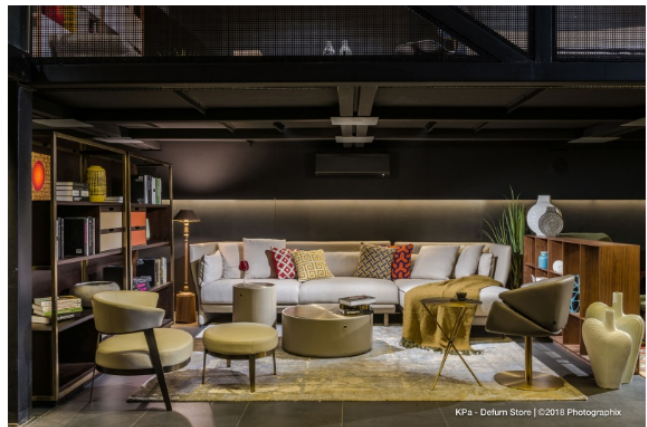

3800 sq.ft.

Status

Completed

Location

Mahalaxmi, Mumbai.

SHARE PROJECT