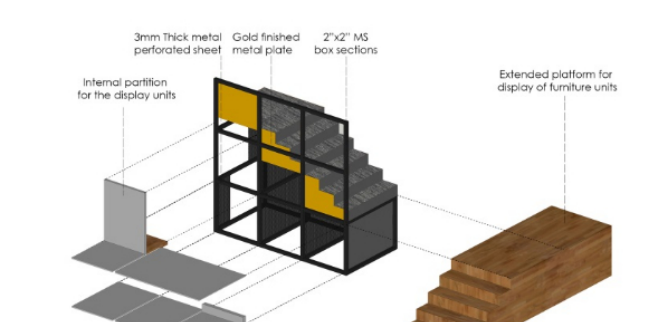

One enters the store at the upper level. A perforated steel partition screens the showroom from the entrance lobby. A staircase takes you down to the lower space through a double heighted volume. The staircase doubles up as a display unit and a separator in the lower level.

KPa - Defurn Store | ©2015 Photographix

3800 sq.ft.

Status

Completed

Location

Mahalaxmi, Mumbai.

SHARE PROJECT

Transverse section through the store.

Plan at mezzanine level

Plan at basement level

LEGENDS

- | | | | | |
|----------------|----------------|--------------------|---------------------------|-------------------|
| 1.Sliding door | 3.Pantry area | 5.Water tank | 7.Stair case display unit | 9.Display area |
| 2.Main entry | 4.Toilet block | 6.Artifact display | 8.Storage area | 10. Floating unit |