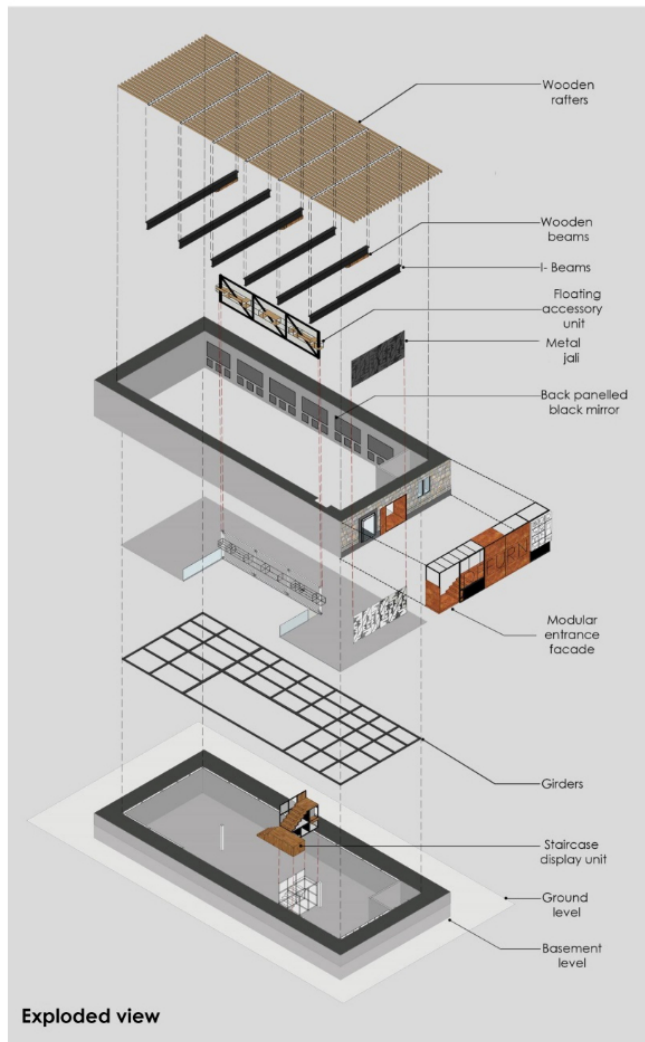

STAIRCASE DISPLAY UNIT EXPLODED VIEW

Contact Us

shop no.5, krishna bldg., st. anthony street, kalina, santacruz (e), mumbai – 400 098. | +91 22 6702 4521/ +91 22 6702 4522 | projects@kpa.in